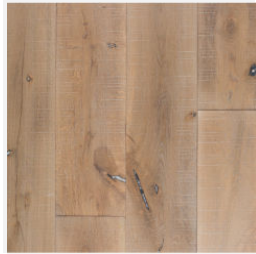

Designer Features | KITCHEN SELECTIONS

Designer Appointed features are home details and finishes curated by the talented design professionals responsible for the distinctive looks.

1 CABINETS (PERIMETER)

Shaker Cabinet Door
Total Gray

2 CABINETS (ISLAND)

Shaker Cabinet Door
Total Gray

3 COUNTER

Quartz
Calacata | #v120

4 FLOORING (HARDWOOD)

White Oak Catoosa
Engineered Hardwood 100812213

5 FAUCET

Moen
Arbor Single-Handle Pull-Down - Black Matte

6 SINK

Fireclay Farmhouse
Single Bowl Farmhouse Apron Kitchen Sink

7 BACKSPLASH

Artisan Frost
Size | 3 x 12

4

5

Prices and offers subject to change without notice. This is not an offering where prohibited by law images are for representation purposes only and actual product may alter. Not all images may be shown. See online or Sales Consultants for details.